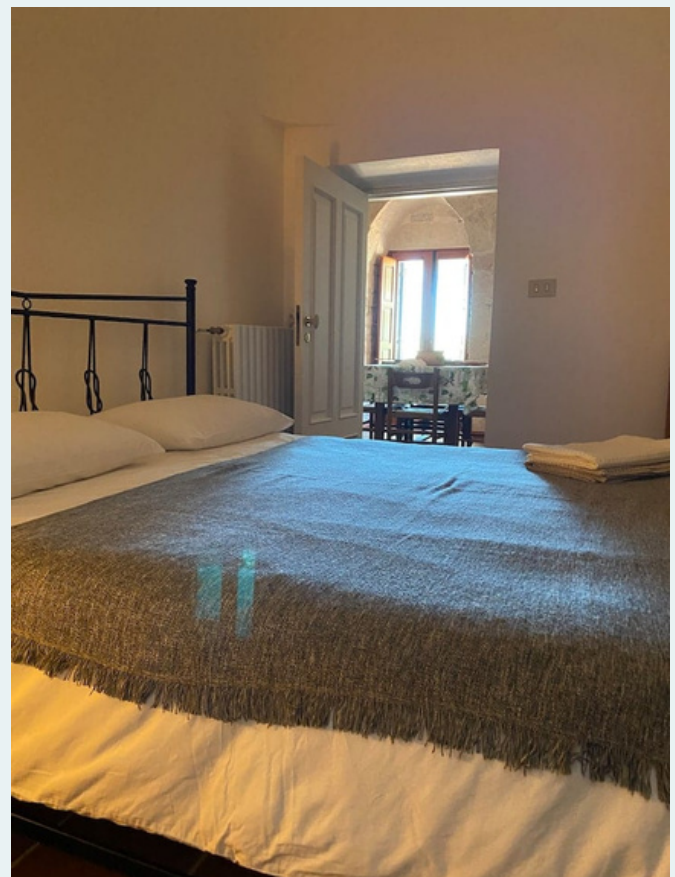

ROOM 1

1 double bed or 2 single beds

ROOM 2

1 double bed or 2 single beds

ROOM 3

1 double bed + 1 single beds

ROOM 4

1 double bed

HALL AND MASSAGE ROOM

The facility has 2 bathrooms and a guest toilet. There is also a room dedicated to individual sound massages.

Outside there is a big parking space for cars and campers.

It is possible to sleep openair with your own personal tent.